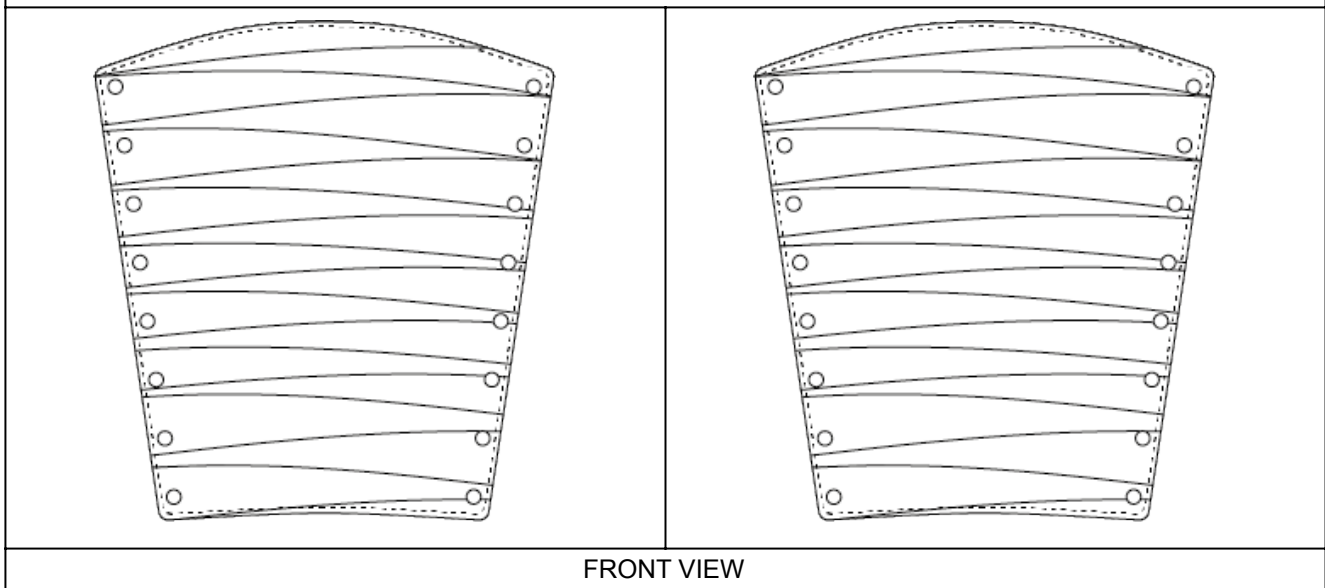

Safety Information			
Product:	Greaves	Size Range:	S/M, L/XL, 2XL/3XL
Modell:	Monk Greaves		
Item-No.:	070712YC		

BURGSCHNEIDER™

Technical Illustration:

Material Composition:

100% Cotton, Baumwolle, coton, katoen, bomuld, pumpuli, bomull, cotone, algodón, algodão, bawentła, bavlna